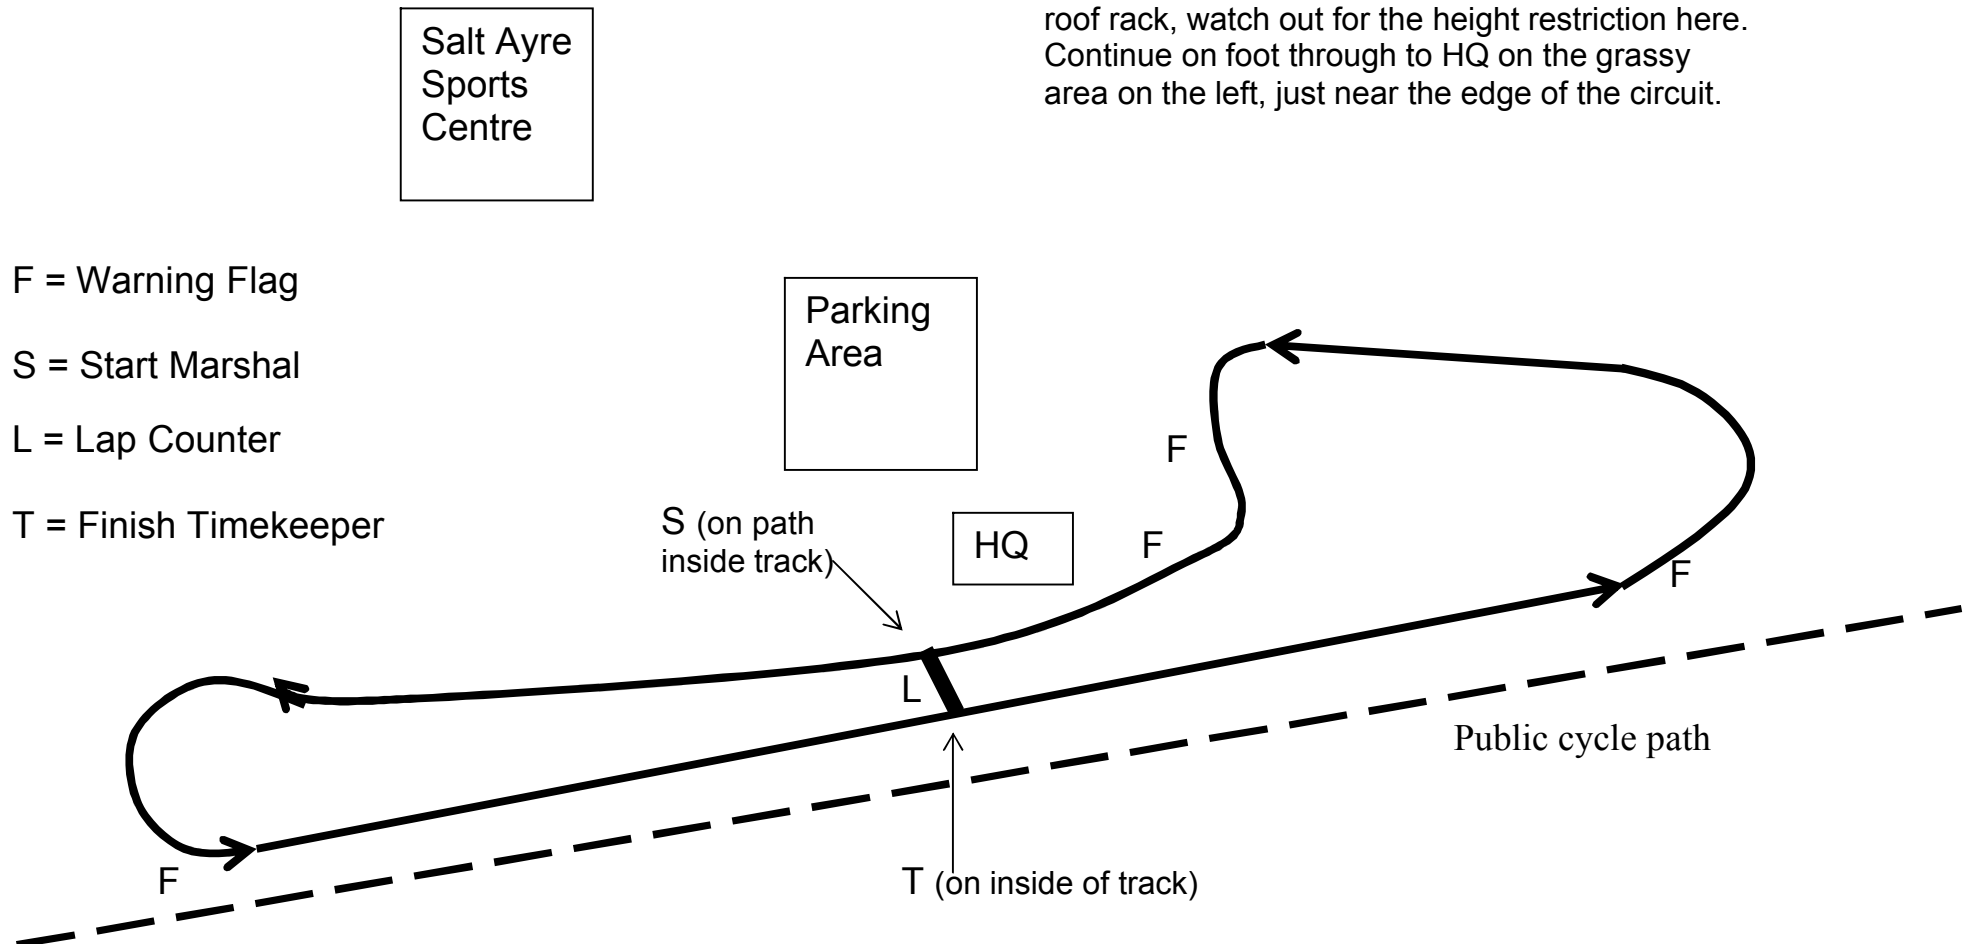

Notes:

It is a condition of riding on the circuit that ALL riders wear a HARD SHELL HELMET that meets an internationally accepted safety standard.

Seniors £2 (under 18s free)

Directions:

Salt Ayre Sports Centre, between Lancaster and Morecambe. Drive into the Sports Centre, and continue past the buildings through to the car park at the rear. At the end of this car park, go right through a gate onto a parking area. If you are driving a large vehicle or carrying a bike on a roof rack, watch out for the height restriction here. Continue on foot through to HQ on the grassy area on the left, just near the edge of the circuit.

Lancaster Cycling Club: Time Trials on Salt Ayre Circuit (one lap = 0.8 miles)